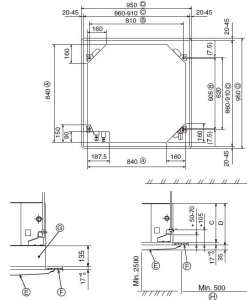

DIMENSIONS

PLA-ZRP140BA