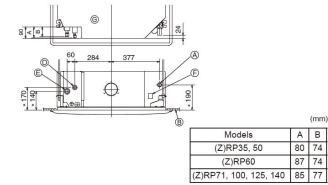

DIMENSIONS

PLA-ZRP140BA